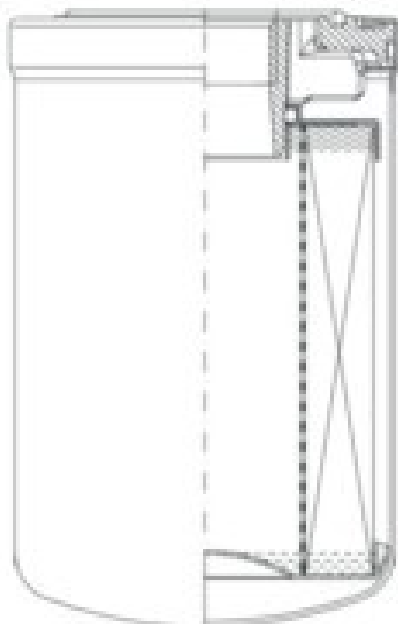

Buy Big, Save Big! - www.bigfilterstore.com - 866-673-0345

Technical Data for Big Filter #: BFS-8E788

[Click to view stock, pricing and volume discount information](#)

Filter Type Details

Part Type: Hydraulic
Filter Type: Spin-On
Media: Glass
Seal Material: Buna
Fluid Type: HH / HL / HM / HV
Flow Direction: Outside-In

Dimensions (Inches)

Height: 7.07
O.D. Top: 3.82 **O.D. Bottom:** 3.73
I.D. Top: **I.D. Bottom:**
Weight (lbs): 2.681

Rating

Micron 1: 20
Micron 2:
Flow Rate (GPM): 34 GPM
Collapse Pressure (psi): 290
Filter area (sq in): 376
Beta Ratio 1: 200/20.7
Beta Ratio 2: 1000/26.6
Capacity (gr): 36.81
Burst Pressure (psi): 1015

Misc. Information

Thread Type: UN2B
Thread Size (in): 1 3/8
By-pass: No
Handle: No
Wrap: No

Contact Information

Big Filter Inc.
162 Kerr Dr.
Sault Ste. Marie, ON
P6A 5H9
Canada

Big Filter Inc.
605 Ridge St, #144
Sault Ste. Marie, MI
49783
USA