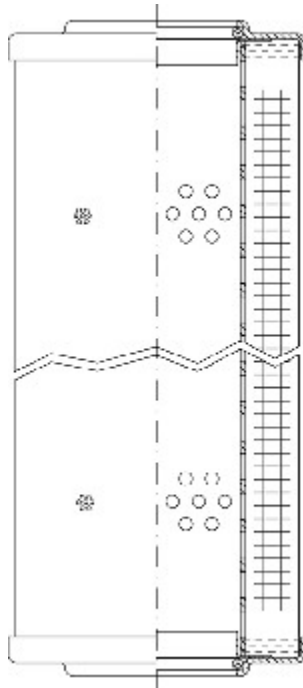

Buy Big, Save Big! - www.bigfilterstore.com - 866-673-0345

Technical Data for Big Filter #: BFS-8F13F

[Click to view stock, pricing and volume discount information](#)

Filter Type Details

Part Type: Hydraulic
Filter Type: Return Line
Media: Glass
Seal Material: Viton
Fluid Type: HH / HL / HM / HV
Flow Direction: Outside-In

Dimensions (Inches)

Height: 13.15
O.D. Top: 3.56 **O.D. Bottom:** 3.56
I.D. Top: 1.9 **I.D. Bottom:** 1.9
Weight (lbs): N/A

Rating

Micron 1: 10 **Beta Ratio 1:** 200/9.9
Micron 2: **Beta Ratio 2:** 1000/12.4
Flow Rate (GPM): **Capacity (gr):**
Collapse Pressure (psi): 445 **Burst Pressure (psi)**
Filter area (sq in):

Misc. Information

Thread Type:
Thread Size (in):
By-pass: No
Handle: No
Wrap: Yes

Contact Information

Big Filter Inc.
 162 Kerr Dr.
 Sault Ste. Marie, ON
 P6A 5H9
 Canada

Big Filter Inc.
 605 Ridge St, #144
 Sault Ste. Marie, MI
 49783
 USA