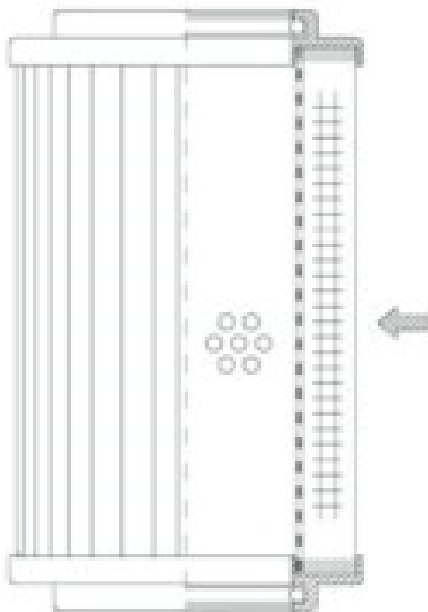

Buy Big, Save Big! - www.bigfilterstore.com - 866-695-0109

Technical Data for Big Filter #: BFS-8F5DF

[Click to view stock, pricing and volume discount information](#)

Filter Type Details

Part Type: Hydraulic
Filter Type: Return Line
Media: Glass
Seal Material: Viton
Fluid Type: HH / HL / HM / HV
Flow Direction: Outside-In

Dimensions (Inches)

Height: 8.78
O.D. Top: 1.85 **O.D. Bottom:** 1.85
I.D. Top: 0.87 **I.D. Bottom:** 0.87
Weight (lbs): 1.93

Rating

Micron 1: 25
Micron 2:
Flow Rate (GPM):
Collapse Pressure (psi): 305
Filter area (sq in):

Beta Ratio 1: 200/20.7
Beta Ratio 2: 1000/26.6
Capacity (gr):
Burst Pressure (psi)

Misc. Information

Thread Type:
Thread Size (in):
By-pass: No
Handle: No
Wrap: No

Contact Information

Big Filter Inc.
 162 Kerr Dr.
 Sault Ste. Marie, ON
 P6A 5H9
 Canada