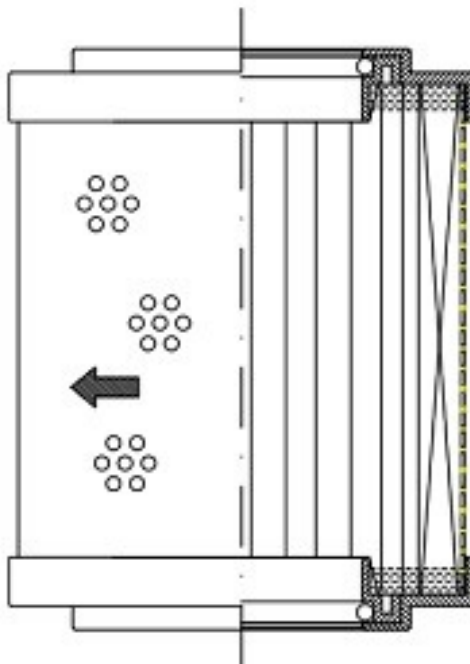

Buy Big, Save Big! - www.bigfilterstore.com - 866-673-0345

Technical Data for Big Filter #: BFS-90089

[Click to view stock, pricing and volume discount information](#)

Filter Type Details

Part Type: Hydraulic
Filter Type: Suction
Media: Wire Mesh
Seal Material: Viton
Fluid Type: HH / HL / HM / HV
Flow Direction: Inside-Out

Dimensions (Inches)

Height: 8.86
O.D. Top: 3.89 **O.D. Bottom:** 3.89
I.D. Top: 2.03 **I.D. Bottom:** 2.03
Weight (lbs): 1.5

Rating

Micron 1: 25 **Beta Ratio 1:**
Micron 2: **Beta Ratio 2:**
Flow Rate (GPM): **Capacity (gr):**
Collapse Pressure (psi):75 **Burst Pressure (psi)**
Filter area (sq in):

Misc. Information

Thread Type:
Thread Size (in):
By-pass: No
Handle: No
Wrap: Yes

Contact Information

Big Filter Inc.
 162 Kerr Dr.
 Sault Ste. Marie, ON
 P6A 5H9
 Canada

Big Filter Inc.
 605 Ridge St, #144
 Sault Ste. Marie, MI
 49783
 USA