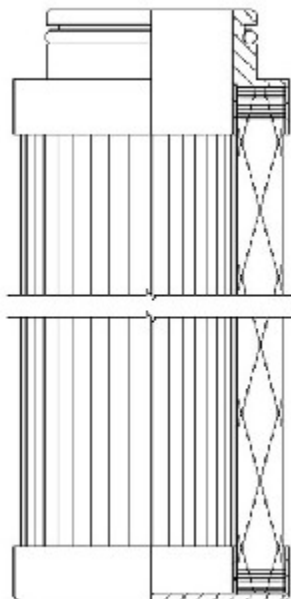

Buy Big, Save Big! - www.bigfilterstore.com - 866-673-0345

Technical Data for Big Filter #: BFS-900D2

[Click to view stock, pricing and volume discount information](#)

Filter Type Details

Part Type: Hydraulic
Filter Type: Coreless
Media: Glass
Seal Material: Viton
Fluid Type: HH / HL / HM / HV
Flow Direction: Outside-In

Dimensions (Inches)

Height: 8.47
O.D. Top: 1.97 **O.D. Bottom:** 1.97
I.D. Top: 1.16 **I.D. Bottom:**
Weight (lbs): 0.257

Rating

Micron 1: 5 **Beta Ratio 1:** 200/5.4
Micron 2: **Beta Ratio 2:** 1000/7.7
Flow Rate (GPM): **Capacity (gr):**
Collapse Pressure (psi): 145 **Burst Pressure (psi)**
Filter area (sq in):

Misc. Information

Thread Type:
Thread Size (in):
By-pass: No
Handle: No
Wrap: No

Contact Information

Big Filter Inc.
162 Kerr Dr.
Sault Ste. Marie, ON
P6A 5H9
Canada

Big Filter Inc.
605 Ridge St, #144
Sault Ste. Marie, MI
49783
USA