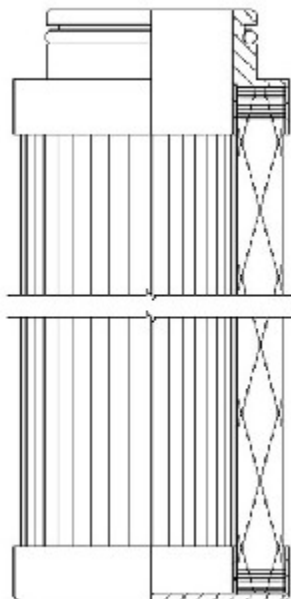

Buy Big, Save Big! - www.bigfilterstore.com - 866-673-0345

Technical Data for Big Filter #: BFS-900D9

[Click to view stock, pricing and volume discount information](#)

Filter Type Details

Part Type: Hydraulic
Filter Type: Coreless
Media: Glass
Seal Material: Viton
Fluid Type: HH / HL / HM / HV
Flow Direction: Outside-In

Dimensions (Inches)

Height: 8.47
O.D. Top: 1.97 **O.D. Bottom:** 1.97
I.D. Top: 1.16 **I.D. Bottom:**
Weight (lbs): 0.257

Rating

Micron 1: 20 **Beta Ratio 1:** 200/20.7
Micron 2: **Beta Ratio 2:** 1000/26.6
Flow Rate (GPM): **Capacity (gr):**
Collapse Pressure (psi): 145 **Burst Pressure (psi)**
Filter area (sq in):

Misc. Information

Thread Type:
Thread Size (in):
By-pass: No
Handle: No
Wrap: No

Contact Information

Big Filter Inc.
 162 Kerr Dr.
 Sault Ste. Marie, ON
 P6A 5H9
 Canada

Big Filter Inc.
 605 Ridge St, #144
 Sault Ste. Marie, MI
 49783
 USA