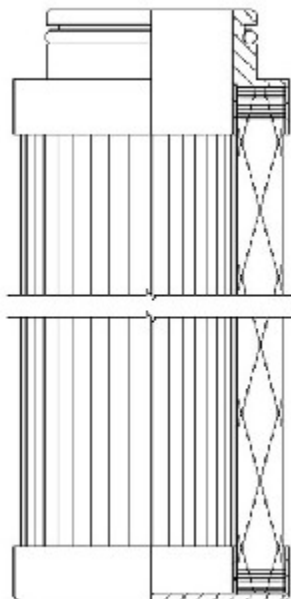

Buy Big, Save Big! - www.bigfilterstore.com - 866-673-0345

Technical Data for Big Filter #: BFS-900E1

[Click to view stock, pricing and volume discount information](#)

Filter Type Details

Part Type: Hydraulic
Filter Type: Coreless
Media: Glass
Seal Material: Viton
Fluid Type: HH / HL / HM / HV
Flow Direction: Outside-In

Dimensions (Inches)

Height: 13.27
O.D. Top: 1.97 **O.D. Bottom:** 1.97
I.D. Top: 1.16 **I.D. Bottom:**
Weight (lbs): 0.401

Rating

Micron 1: 5 **Beta Ratio 1:** 200/5.4
Micron 2: **Beta Ratio 2:** 1000/7.7
Flow Rate (GPM): **Capacity (gr):**
Collapse Pressure (psi): 145 **Burst Pressure (psi)**
Filter area (sq in):

Misc. Information

Thread Type:
Thread Size (in):
By-pass: No
Handle: No
Wrap: No

Contact Information

Big Filter Inc.
162 Kerr Dr.
Sault Ste. Marie, ON
P6A 5H9
Canada

Big Filter Inc.
605 Ridge St, #144
Sault Ste. Marie, MI
49783
USA