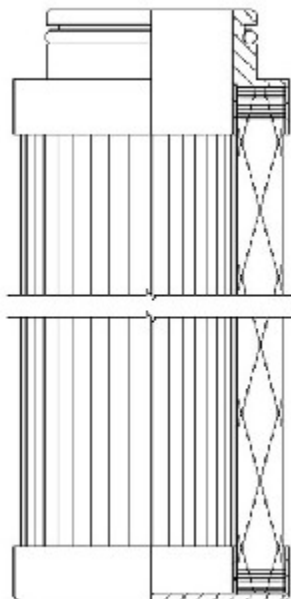

Buy Big, Save Big! - www.bigfilterstore.com - 866-673-0345

Technical Data for Big Filter #: BFS-900E5

[Click to view stock, pricing and volume discount information](#)

Filter Type Details

Part Type: Hydraulic
Filter Type: Coreless
Media: Glass
Seal Material: Viton
Fluid Type: HH / HL / HM / HV
Flow Direction: Outside-In

Dimensions (Inches)

Height: 13.27
O.D. Top: 1.97 **O.D. Bottom:** 1.97
I.D. Top: 1.16 **I.D. Bottom:**
Weight (lbs): 0.401

Rating

Micron 1: 10
Micron 2:
Flow Rate (GPM):
Collapse Pressure (psi): 145
Filter area (sq in):

Beta Ratio 1: 200/9.9
Beta Ratio 2: 1000/12.4
Capacity (gr):
Burst Pressure (psi)

Misc. Information

Thread Type:
Thread Size (in):
By-pass: No
Handle: No
Wrap: No

Contact Information

Big Filter Inc.
162 Kerr Dr.
Sault Ste. Marie, ON
P6A 5H9
Canada