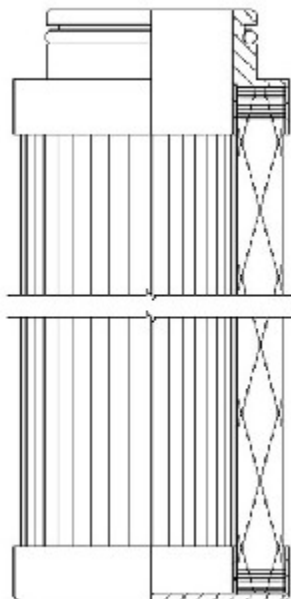

Buy Big, Save Big! - www.bigfilterstore.com - 866-673-0345

Technical Data for Big Filter #: BFS-900E9

[Click to view stock, pricing and volume discount information](#)

Filter Type Details

Part Type: Hydraulic
Filter Type: Coreless
Media: Glass
Seal Material: Viton
Fluid Type: HH / HL / HM / HV
Flow Direction: Outside-In

Dimensions (Inches)

Height: 13.27
O.D. Top: 1.97 **O.D. Bottom:** 1.97
I.D. Top: 1.16 **I.D. Bottom:**
Weight (lbs): 0.401

Rating

Micron 1: 20
Micron 2:
Flow Rate (GPM):
Collapse Pressure (psi): 145
Filter area (sq in):

Beta Ratio 1: 200/20.7
Beta Ratio 2: 1000/26.6
Capacity (gr):
Burst Pressure (psi)

Misc. Information

Thread Type:
Thread Size (in):
By-pass: No
Handle: No
Wrap: No

Contact Information

Big Filter Inc.
162 Kerr Dr.
Sault Ste. Marie, ON
P6A 5H9
Canada