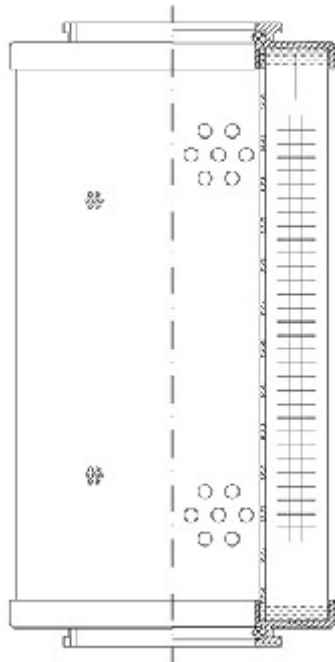

Buy Big, Save Big! - www.bigfilterstore.com - 866-673-0345

Technical Data for Big Filter #: BFS-90DED

[Click to view stock, pricing and volume discount information](#)

Filter Type Details

Part Type: Hydraulic
Filter Type: Return Line
Media: Glass
Seal Material: Viton
Fluid Type: HH / HL / HM / HV
Flow Direction: Outside-In

Dimensions (Inches)

Height: 7.17
O.D. Top: 3.72 **O.D. Bottom:** 3.72
I.D. Top: 1.89 **I.D. Bottom:** 1.89
Weight (lbs): 2.5

Rating

Micron 1: 10 **Beta Ratio 1:** 200/9.9
Micron 2: **Beta Ratio 2:** 1000/12.4
Flow Rate (GPM): **Capacity (gr):**
Collapse Pressure (psi): 437 **Burst Pressure (psi)**
Filter area (sq in):

Misc. Information

Thread Type:
Thread Size (in):
By-pass: No
Handle: No
Wrap: Yes

Contact Information

Big Filter Inc.
 162 Kerr Dr.
 Sault Ste. Marie, ON
 P6A 5H9
 Canada

Big Filter Inc.
 605 Ridge St, #144
 Sault Ste. Marie, MI
 49783
 USA