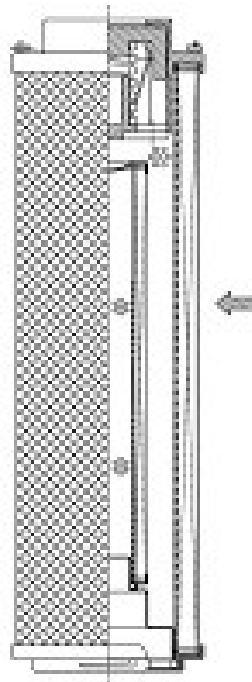

Buy Big, Save Big! - www.bigfilterstore.com - 866-673-0345

Technical Data for Big Filter #: BFS-910A0

[Click to view stock, pricing and volume discount information](#)

Filter Type Details

Part Type: Hydraulic
Filter Type: Return Line
Media: Glass
Seal Material: Viton
Fluid Type: HH / HL / HM / HV
Flow Direction: Outside-In

Dimensions (Inches)

Height: 36.26
O.D. Top: 5.65 **O.D. Bottom:** 5.65
I.D. Top: **I.D. Bottom:** 3.82
Weight (lbs): 20

Rating

Micron 1: 10
Micron 2:
Flow Rate (GPM):
Collapse Pressure (psi): 145
Filter area (sq in):

Beta Ratio 1: 200/9.9
Beta Ratio 2: 1000/12.4
Capacity (gr):
Burst Pressure (psi)

Misc. Information

Thread Type:
Thread Size (in):
By-pass: Yes
Handle: Yes
Wrap: Yes

Contact Information

Big Filter Inc.
162 Kerr Dr.
Sault Ste. Marie, ON
P6A 5H9
Canada