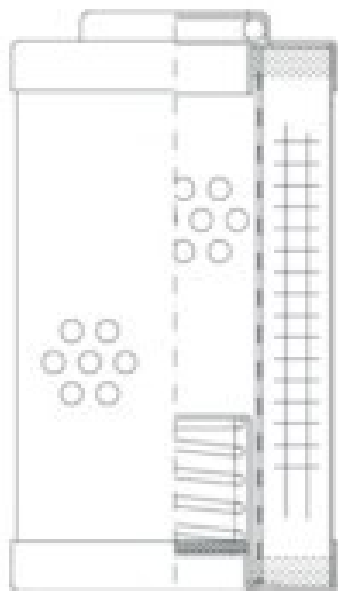

Buy Big, Save Big! - www.bigfilterstore.com - 866-673-0345

Technical Data for Big Filter #: BFS-910B2

[Click to view stock, pricing and volume discount information](#)

Filter Type Details

Part Type: Hydraulic
Filter Type: Return Line
Media: Glass
Seal Material: Viton
Fluid Type: HH / HL / HM / HV
Flow Direction: Outside-In

Dimensions (Inches)

Height: 3.14
O.D. Top: 1.79 **O.D. Bottom:** 1.79
I.D. Top: 0.81 **I.D. Bottom:**
Weight (lbs): 0.818

Rating

Micron 1: 10
Micron 2:
Flow Rate (GPM):
Collapse Pressure (psi): 145
Filter area (sq in): 62

Beta Ratio 1: 200/9.9
Beta Ratio 2: 1000/12.4
Capacity (gr): 6.1153235
Burst Pressure (psi)

Misc. Information

Thread Type:
Thread Size (in):
By-pass: Yes
Handle: Yes
Wrap: Yes

Contact Information

Big Filter Inc.
162 Kerr Dr.
Sault Ste. Marie, ON
P6A 5H9
Canada