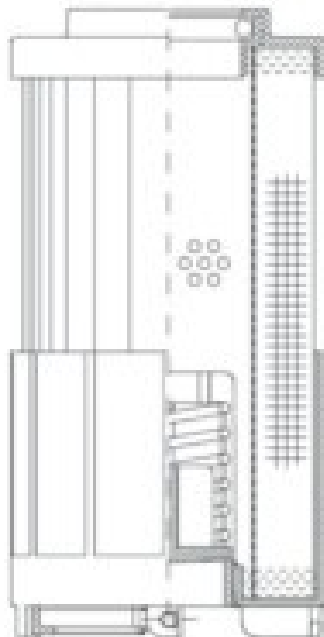

Buy Big, Save Big! - www.bigfilterstore.com - 866-673-0345

Technical Data for Big Filter #: BFS-910B7

[Click to view stock, pricing and volume discount information](#)

Filter Type Details

Part Type: Hydraulic
Filter Type: Return Line
Media: Glass
Seal Material: Viton
Fluid Type: HH / HL / HM / HV
Flow Direction: Outside-In

Dimensions (Inches)

Height: 5.27
O.D. Top: 2.32 **O.D. Bottom:** 2.32
I.D. Top: 1.11 **I.D. Bottom:**
Weight (lbs): 0.462

Rating

Micron 1: 10
Micron 2:
Flow Rate (GPM):
Collapse Pressure (psi): 145
Filter area (sq in): 164

Beta Ratio 1: 200/9.9
Beta Ratio 2: 1000/12.4
Capacity (gr): 16.1001445
Burst Pressure (psi)

Misc. Information

Thread Type:
Thread Size (in):
By-pass: Yes
Handle: Yes
Wrap: No

Contact Information

Big Filter Inc.
162 Kerr Dr.
Sault Ste. Marie, ON
P6A 5H9
Canada