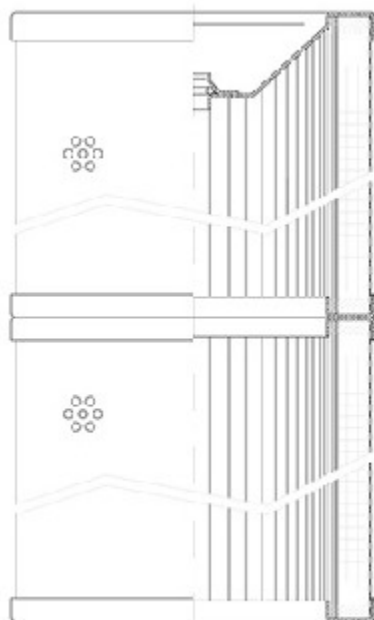

Buy Big, Save Big! - www.bigfilterstore.com - 866-673-0345

Technical Data for Big Filter #: BFS-91119

[Click to view stock, pricing and volume discount information](#)

Filter Type Details

Part Type: Hydraulic
Filter Type: Return Line
Media: Glass
Seal Material: Viton
Fluid Type: HH / HL / HM / HV
Flow Direction: Outside-In

Dimensions (Inches)

Height: 11.63
O.D. Top: 2.36 **O.D. Bottom:** 2.36
I.D. Top: **I.D. Bottom:** 1.35
Weight (lbs): 1.511

Rating

Micron 1: 10
Micron 2:
Flow Rate (GPM):
Collapse Pressure (psi): 435
Filter area (sq in):

Beta Ratio 1: 200/9.9
Beta Ratio 2: 1000/12.4
Capacity (gr):
Burst Pressure (psi)

Misc. Information

Thread Type:
Thread Size (in):
By-pass: Yes
Handle: Yes
Wrap: Yes

Contact Information

Big Filter Inc.
162 Kerr Dr.
Sault Ste. Marie, ON
P6A 5H9
Canada