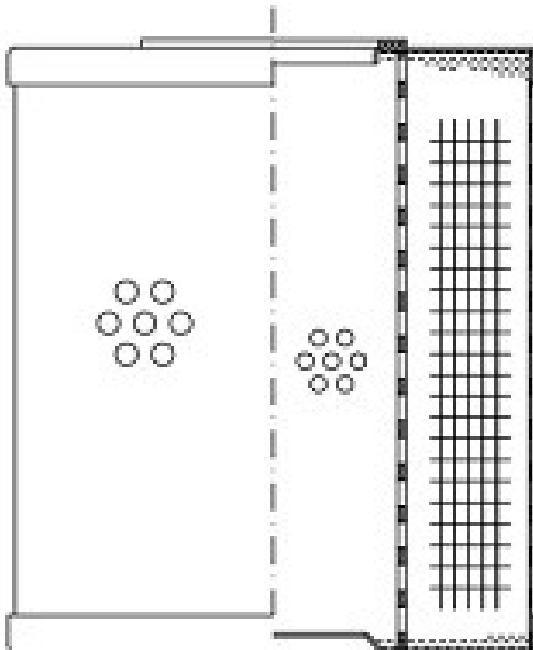

Contact Information

Big Filter Inc.
162 Kerr Dr.
Sault Ste. Marie, ON
P6A 5H9
Canada

Big Filter Inc.
605 Ridge St, #144
Sault Ste. Marie, MI
49783
USA

Toll Free: 866-673-0345
Direct: 705-255-2493

info@bigfilterstore.com
<https://www.bigfilterstore.com>