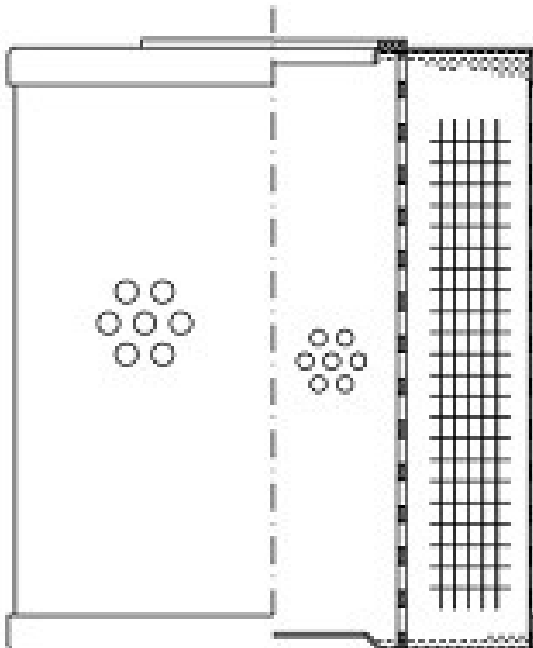

Contact Information

Big Filter Inc.
162 Kerr Dr.
Sault Ste. Marie, ON
P6A 5H9
Canada

Big Filter Inc.
605 Ridge St, #144
Sault Ste. Marie, MI
49783
USA

Toll Free: 866-673-0345
Direct: 705-255-2493

info@bigfilterstore.com
<https://www.bigfilterstore.com>