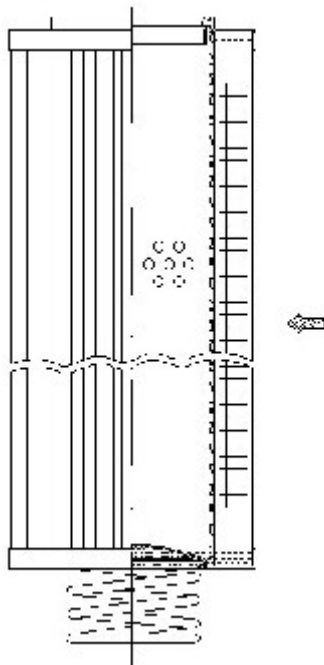

Buy Big, Save Big! - www.bigfilterstore.com - 866-673-0345

Technical Data for Big Filter #: BFS-9165A

[Click to view stock, pricing and volume discount information](#)

Filter Type Details

Part Type: Hydraulic
Filter Type: Pressure Line
Media: Glass
Seal Material: Viton
Fluid Type: HH / HL / HM / HV
Flow Direction: Outside-In

Dimensions (Inches)

Height: 38.66
O.D. Top: 3.78 **O.D. Bottom:** 3.78
I.D. Top: 2.22 **I.D. Bottom:**
Weight (lbs): 7.735

Rating

Micron 1: 40 **Beta Ratio 1:** 200/38.2
Micron 2: **Beta Ratio 2:** 1000/42.4
Flow Rate (GPM):
Collapse Pressure (psi): 363
Filter area (sq in): 2099
Capacity (gr):
Burst Pressure (psi)

Misc. Information

Thread Type:
Thread Size (in):
By-pass: No
Handle: No
Wrap: No

Contact Information

Big Filter Inc.
 162 Kerr Dr.
 Sault Ste. Marie, ON
 P6A 5H9
 Canada

Big Filter Inc.
 605 Ridge St, #144
 Sault Ste. Marie, MI
 49783
 USA