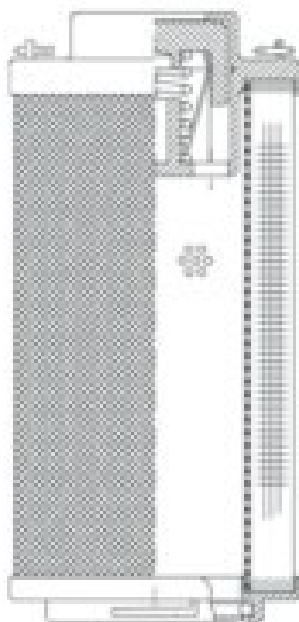

Buy Big, Save Big! - www.bigfilterstore.com - 866-673-0345

Technical Data for Big Filter #: BFS-9172C

[Click to view stock, pricing and volume discount information](#)

Filter Type Details

Part Type: Hydraulic
Filter Type: Return Line
Media: Wire Mesh
Seal Material: Viton
Fluid Type: HH / HL / HM / HV
Flow Direction: Outside-In

Dimensions (Inches)

Height: 16.22
O.D. Top: 4.49 **O.D. Bottom:** 4.49
I.D. Top: **I.D. Bottom:** 2.7
Weight (lbs): 4.4

Rating

Micron 1: 25
Micron 2:
Flow Rate (GPM):
Collapse Pressure (psi): 435
Filter area (sq in):

Beta Ratio 1:
Beta Ratio 2:
Capacity (gr):
Burst Pressure (psi)

Misc. Information

Thread Type:
Thread Size (in):
By-pass: Yes
Handle: Yes
Wrap: Yes

Contact Information

Big Filter Inc.
162 Kerr Dr.
Sault Ste. Marie, ON
P6A 5H9
Canada