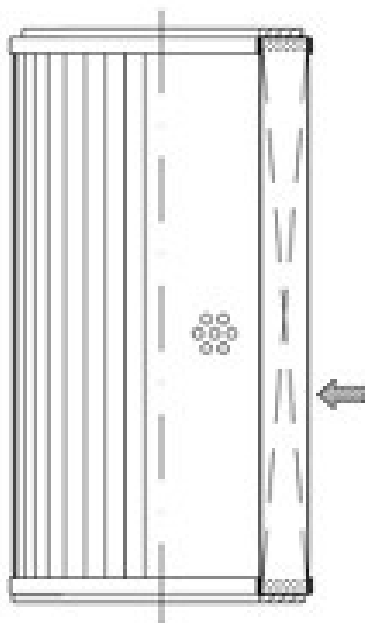

Contact Information

Big Filter Inc.
162 Kerr Dr.
Sault Ste. Marie, ON
P6A 5H9
Canada

Big Filter Inc.
605 Ridge St, #144
Sault Ste. Marie, MI
49783
USA

Toll Free: 866-673-0345
Direct: 705-255-2493

info@bigfilterstore.com
<https://www.bigfilterstore.com>