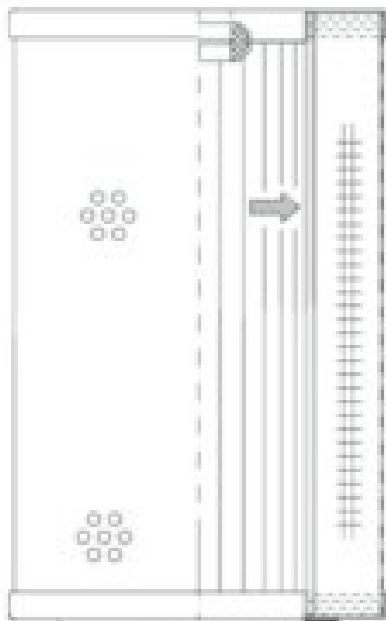

Buy Big, Save Big! - www.bigfilterstore.com - 866-673-0345

Technical Data for Big Filter #: BFS-91799

[Click to view stock, pricing and volume discount information](#)

Filter Type Details

Part Type: Hydraulic
Filter Type: Return Line
Media: Wire Mesh
Seal Material: Buna
Fluid Type: HH / HL / HM / HV
Flow Direction: Inside-Out

Dimensions (Inches)

Height: 8.07
O.D. Top: 4.37 **O.D. Bottom:** 4.37
I.D. Top: 2.44 **I.D. Bottom:** 0.73
Weight (lbs): 1.65

Rating

Micron 1: 100
Micron 2:
Flow Rate (GPM):
Collapse Pressure (psi): 100
Filter area (sq in):

Beta Ratio 1:
Beta Ratio 2:
Capacity (gr):
Burst Pressure (psi)

Misc. Information

Thread Type:
Thread Size (in):
By-pass: No
Handle: No
Wrap: Yes

Contact Information

Big Filter Inc.
162 Kerr Dr.
Sault Ste. Marie, ON
P6A 5H9
Canada