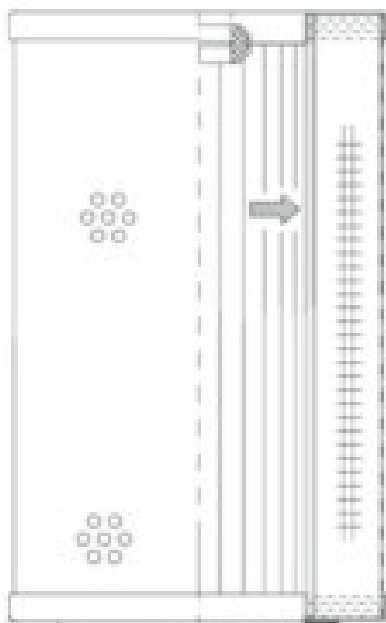

Contact Information

Big Filter Inc.
162 Kerr Dr.
Sault Ste. Marie, ON
P6A 5H9
Canada

Big Filter Inc.
605 Ridge St, #144
Sault Ste. Marie, MI
49783
USA

Toll Free: 866-673-0345
Direct: 705-255-2493

info@bigfilterstore.com
<https://www.bigfilterstore.com>