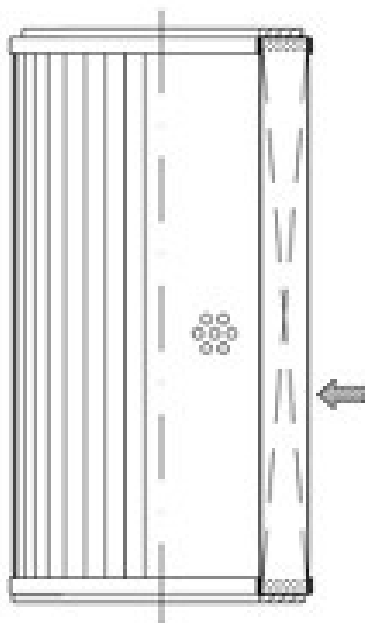

Buy Big, Save Big! - www.bigfilterstore.com - 866-673-0345

Technical Data for Big Filter #: BFS-91808

[Click to view stock, pricing and volume discount information](#)

Filter Type Details

Part Type: Hydraulic
Filter Type: Return Line
Media: Glass
Seal Material: Buna
Fluid Type: HH / HL / HM / HV
Flow Direction: Outside-In

Dimensions (Inches)

Height: 9.76
O.D. Top: 2.5 **O.D. Bottom:** 2.5
I.D. Top: 1.06 **I.D. Bottom:** 1.06
Weight (lbs): 1.7

Rating

Micron 1: 5 **Beta Ratio 1:** 200/5.4
Micron 2: **Beta Ratio 2:** 1000/7.7
Flow Rate (GPM): **Capacity (gr):**
Collapse Pressure (psi):100 **Burst Pressure (psi)**
Filter area (sq in):

Misc. Information

Thread Type:
Thread Size (in):
By-pass: No
Handle: No
Wrap: No

Contact Information

Big Filter Inc.
 162 Kerr Dr.
 Sault Ste. Marie, ON
 P6A 5H9
 Canada

Big Filter Inc.
 605 Ridge St, #144
 Sault Ste. Marie, MI
 49783
 USA