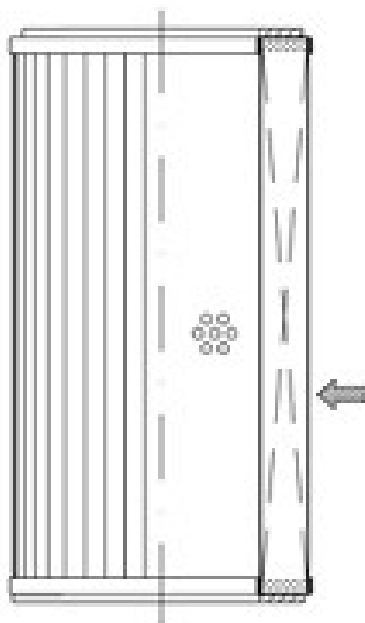

Buy Big, Save Big! - www.bigfilterstore.com - 866-673-0345

Technical Data for Big Filter #: BFS-91809

[Click to view stock, pricing and volume discount information](#)

Filter Type Details

Dimensions (Inches)

Part Type: Hydraulic
Filter Type: Return Line
Media: Glass
Seal Material: Buna
Fluid Type: HH / HL / HM / HV
Flow Direction: Outside-In

Height: 9.76
O.D. Top: 2.5 **O.D. Bottom:** 2.5
I.D. Top: 1.06 **I.D. Bottom:** 1.06
Weight (lbs): 1.7

Rating

Misc. Information

Micron 1: 3
Micron 2:
Flow Rate (GPM):
Collapse Pressure (psi):100
Filter area (sq in):

Beta Ratio 1: 200/3
Beta Ratio 2: 1000/4.5
Capacity (gr):
Burst Pressure (psi)

Thread Type:
Thread Size (in):
By-pass: No
Handle: No
Wrap: No