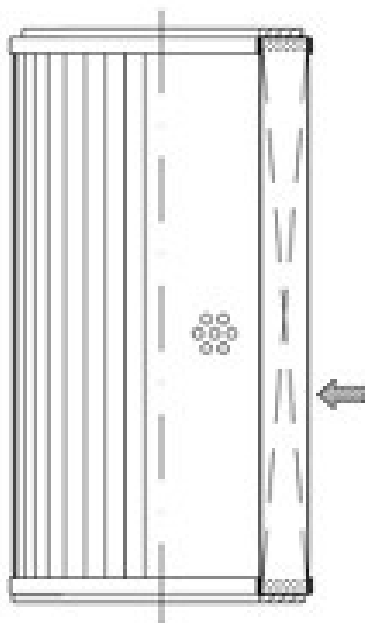

Buy Big, Save Big! - www.bigfilterstore.com - 866-673-0345

Technical Data for Big Filter #: BFS-9180A

[Click to view stock, pricing and volume discount information](#)

Filter Type Details

Part Type: Hydraulic
Filter Type: Return Line
Media: Glass
Seal Material: Buna
Fluid Type: HH / HL / HM / HV
Flow Direction: Outside-In

Dimensions (Inches)

Height: 9.76
O.D. Top: 2.5 **O.D. Bottom:** 2.5
I.D. Top: 1.06 **I.D. Bottom:** 1.06
Weight (lbs): 1.7

Rating

Micron 1: 20 **Beta Ratio 1:** 200/20.7
Micron 2: **Beta Ratio 2:** 1000/26.6
Flow Rate (GPM): **Capacity (gr):**
Collapse Pressure (psi): 100 **Burst Pressure (psi)**
Filter area (sq in):

Misc. Information

Thread Type:
Thread Size (in):
By-pass: No
Handle: No
Wrap: No

Contact Information

Big Filter Inc.
 162 Kerr Dr.
 Sault Ste. Marie, ON
 P6A 5H9
 Canada

Big Filter Inc.
 605 Ridge St, #144
 Sault Ste. Marie, MI
 49783
 USA