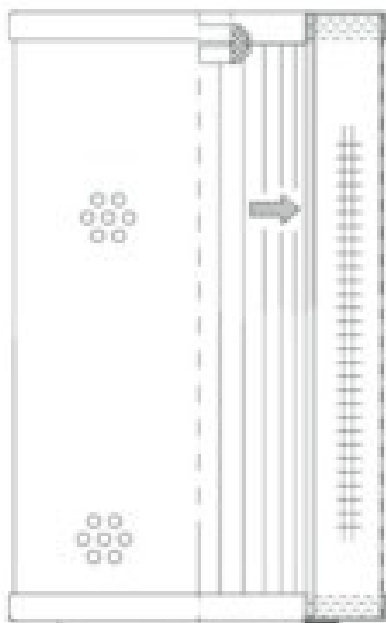

Buy Big, Save Big! - www.bigfilterstore.com - 866-673-0345

Technical Data for Big Filter #: BFS-9184A

[Click to view stock, pricing and volume discount information](#)

Filter Type Details

Part Type: Hydraulic
Filter Type: Return Line
Media: Cellulose
Seal Material: Buna
Fluid Type: HH / HL / HM / HV
Flow Direction: Inside-Out

Dimensions (Inches)

Height: 16.02
O.D. Top: 4.37 **O.D. Bottom:** 4.37
I.D. Top: 2.44 **I.D. Bottom:** 0.73
Weight (lbs): 2.9325

Rating

Micron 1: 10 **Beta Ratio 1:** 2/10
Micron 2: **Beta Ratio 2:** **Capacity (gr):** **Burst Pressure (psi)**
Flow Rate (GPM): **Collapse Pressure (psi):** 100
Filter area (sq in):

Misc. Information

Thread Type:
Thread Size (in):
By-pass: No
Handle: No
Wrap: Yes

Contact Information

Big Filter Inc.
162 Kerr Dr.
Sault Ste. Marie, ON
P6A 5H9
Canada

Big Filter Inc.
605 Ridge St, #144
Sault Ste. Marie, MI
49783
USA