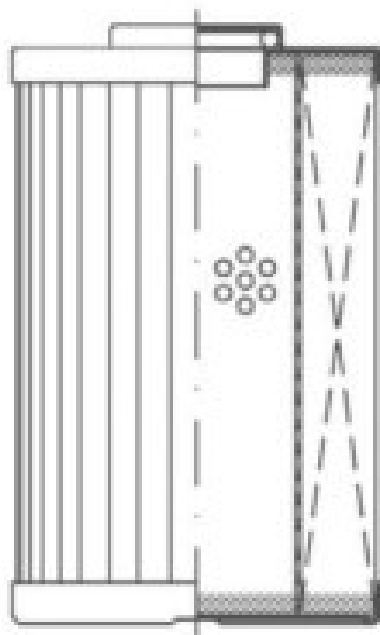

Buy Big, Save Big! - www.bigfilterstore.com - 866-673-0345

Technical Data for Big Filter #: BFS-91960

[Click to view stock, pricing and volume discount information](#)

Filter Type Details

Part Type: Hydraulic
Filter Type: Pressure Line
Media: Cellulose
Seal Material: Viton
Fluid Type: HH / HL / HM / HV
Flow Direction: Outside-In

Dimensions (Inches)

Height: 14.57
O.D. Top: 2.87 **O.D. Bottom:** 2.87
I.D. Top: 1.54 **I.D. Bottom:**
Weight (lbs): 1.665

Rating

Micron 1: 10 **Beta Ratio 1:** 2/10
Micron 2: **Beta Ratio 2:**
Flow Rate (GPM): **Capacity (gr):**
Collapse Pressure (psi): 150 **Burst Pressure (psi)**
Filter area (sq in):

Misc. Information

Thread Type:
Thread Size (in):
By-pass: No
Handle: No
Wrap: No

Contact Information

Big Filter Inc.
162 Kerr Dr.
Sault Ste. Marie, ON
P6A 5H9
Canada

Big Filter Inc.
605 Ridge St, #144
Sault Ste. Marie, MI
49783
USA