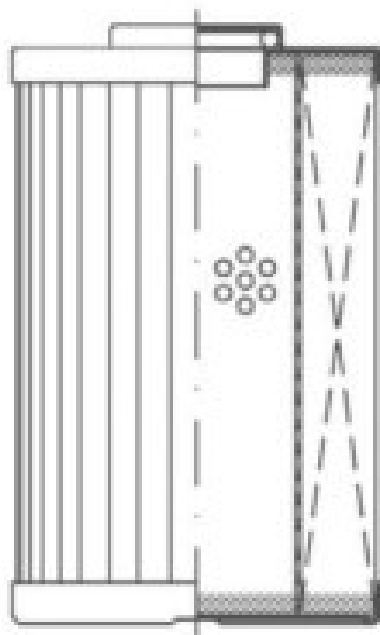

Buy Big, Save Big! - www.bigfilterstore.com - 866-673-0345

Technical Data for Big Filter #: BFS-91961

[Click to view stock, pricing and volume discount information](#)

Filter Type Details

Part Type: Hydraulic
Filter Type: Pressure Line
Media: Cellulose
Seal Material: Viton
Fluid Type: HH / HL / HM / HV
Flow Direction: Outside-In

Dimensions (Inches)

Height: 14.57
O.D. Top: 2.87 **O.D. Bottom:** 2.87
I.D. Top: 1.54 **I.D. Bottom:**
Weight (lbs): 1.665

Rating

Micron 1: 25 **Beta Ratio 1:** 2/25
Micron 2: **Beta Ratio 2:**
Flow Rate (GPM): **Capacity (gr):**
Collapse Pressure (psi): 150 **Burst Pressure (psi)**
Filter area (sq in):

Misc. Information

Thread Type:
Thread Size (in):
By-pass: No
Handle: No
Wrap: No

Contact Information

Big Filter Inc.
162 Kerr Dr.
Sault Ste. Marie, ON
P6A 5H9
Canada

Big Filter Inc.
605 Ridge St, #144
Sault Ste. Marie, MI
49783
USA