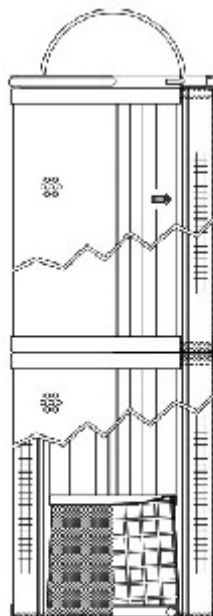

Buy Big, Save Big! - www.bigfilterstore.com - 866-673-0345

Technical Data for Big Filter #: BFS-919B3

[Click to view stock, pricing and volume discount information](#)

Filter Type Details

Part Type: Hydraulic
Filter Type: Return Line
Media: Glass
Seal Material: Viton
Fluid Type: HH / HL / HM / HV
Flow Direction: Inside-Out

Dimensions (Inches)

Height: 37.4
O.D. Top: 5.98 **O.D. Bottom:** 5.98
I.D. Top: **I.D. Bottom:** 3.35
Weight (lbs): 16.3

Rating

Micron 1: 10
Micron 2:
Flow Rate (GPM):
Collapse Pressure (psi):304
Filter area (sq in):

Beta Ratio 1: 200/9.9
Beta Ratio 2: 1000/12.4
Capacity (gr):
Burst Pressure (psi)

Misc. Information

Thread Type:
Thread Size (in):
By-pass: No
Handle: Yes
Wrap: Yes

Contact Information

Big Filter Inc.
162 Kerr Dr.
Sault Ste. Marie, ON
P6A 5H9
Canada