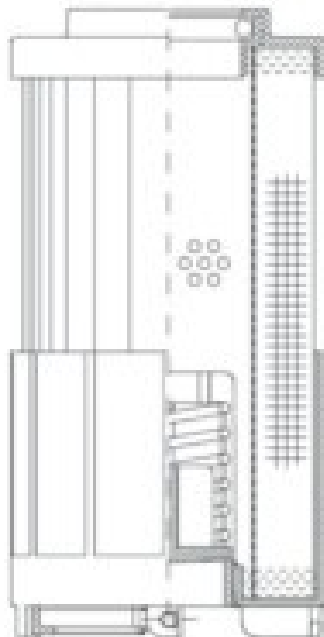

Buy Big, Save Big! - www.bigfilterstore.com - 866-673-0345

Technical Data for Big Filter #: BFS-91B09

[Click to view stock, pricing and volume discount information](#)

Filter Type Details

Part Type: Hydraulic
Filter Type: Return Line
Media: Glass
Seal Material: Viton
Fluid Type: HH / HL / HM / HV
Flow Direction: Outside-In

Dimensions (Inches)

Height: 5.27
O.D. Top: 2.32 **O.D. Bottom:** 2.32
I.D. Top: 1.11 **I.D. Bottom:**
Weight (lbs): 0.462

Rating

Micron 1: 20
Micron 2:
Flow Rate (GPM):
Collapse Pressure (psi): 145
Filter area (sq in): 164

Beta Ratio 1: 200/20.7
Beta Ratio 2: 1000/26.6
Capacity (gr): 14.768059
Burst Pressure (psi)

Misc. Information

Thread Type:
Thread Size (in):
By-pass: Yes
Handle: Yes
Wrap: No

Contact Information

Big Filter Inc.
162 Kerr Dr.
Sault Ste. Marie, ON
P6A 5H9
Canada