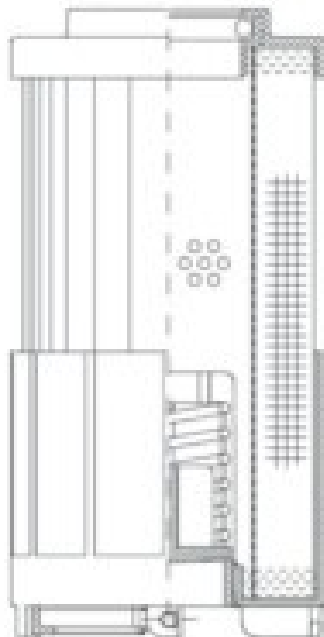

Buy Big, Save Big! - www.bigfilterstore.com - 866-673-0345

Technical Data for Big Filter #: BFS-91B0D

[Click to view stock, pricing and volume discount information](#)

Filter Type Details

Part Type: Hydraulic
Filter Type: Return Line
Media: Wire Mesh
Seal Material: Viton
Fluid Type: HH / HL / HM / HV
Flow Direction: Outside-In

Dimensions (Inches)

Height: 12.01
O.D. Top: 2.42 **O.D. Bottom:** 2.42
I.D. Top: 1.12 **I.D. Bottom:**
Weight (lbs): 1.452

Rating

Micron 1: 40
Micron 2:
Flow Rate (GPM):
Collapse Pressure (psi): 145
Filter area (sq in): 319
Beta Ratio 1:
Beta Ratio 2:
Capacity (gr):
Burst Pressure (psi)

Misc. Information

Thread Type:
Thread Size (in):
By-pass: Yes
Handle: Yes
Wrap: No

Contact Information

Big Filter Inc.
162 Kerr Dr.
Sault Ste. Marie, ON
P6A 5H9
Canada

Big Filter Inc.
605 Ridge St, #144
Sault Ste. Marie, MI
49783
USA