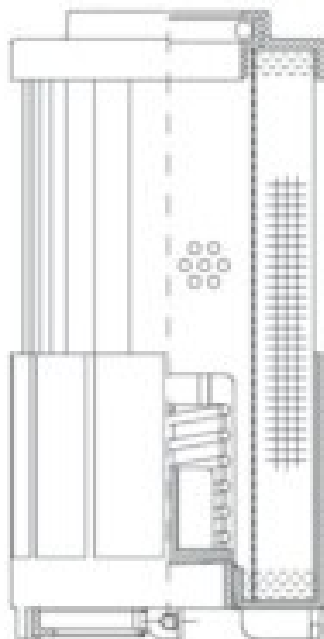

Buy Big, Save Big! - www.bigfilterstore.com - 866-673-0345

Technical Data for Big Filter #: BFS-91B0E

[Click to view stock, pricing and volume discount information](#)

Filter Type Details

Part Type: Hydraulic
Filter Type: Return Line
Media: Wire Mesh
Seal Material: Viton
Fluid Type: HH / HL / HM / HV
Flow Direction: Outside-In

Dimensions (Inches)

Height: 12.01
O.D. Top: 2.42 **O.D. Bottom:** 2.42
I.D. Top: 1.12 **I.D. Bottom:**
Weight (lbs): 1.452

Rating

Micron 1: 60
Micron 2:
Flow Rate (GPM):
Collapse Pressure (psi): 145
Filter area (sq in): 319
Beta Ratio 1:
Beta Ratio 2:
Capacity (gr):
Burst Pressure (psi)

Misc. Information

Thread Type:
Thread Size (in):
By-pass: Yes
Handle: Yes
Wrap: No

Contact Information

Big Filter Inc.
162 Kerr Dr.
Sault Ste. Marie, ON
P6A 5H9
Canada

Big Filter Inc.
605 Ridge St, #144
Sault Ste. Marie, MI
49783
USA