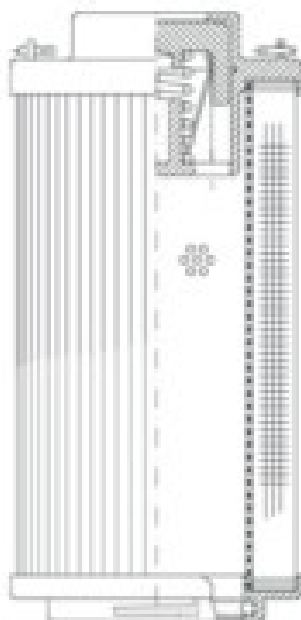

Buy Big, Save Big! - www.bigfilterstore.com - 866-673-0345

Technical Data for Big Filter #: BFS-93F1C

[Click to view stock, pricing and volume discount information](#)

Filter Type Details

Part Type: Hydraulic
Filter Type: Return Line
Media: Wire Mesh
Seal Material: Viton
Fluid Type: HH / HL / HM / HV
Flow Direction: Outside-In

Dimensions (Inches)

Height: 13.11
O.D. Top: 4.49 **O.D. Bottom:** 4.49
I.D. Top: **I.D. Bottom:** 2.7
Weight (lbs): 3.696

Rating

Micron 1: 74
Micron 2:
Flow Rate (GPM):
Collapse Pressure (psi): 435
Filter area (sq in): 1203

Beta Ratio 1:
Beta Ratio 2:
Capacity (gr):
Burst Pressure (psi)

Misc. Information

Thread Type:
Thread Size (in):
By-pass: Yes
Handle: Yes
Wrap: No

Contact Information

Big Filter Inc.
162 Kerr Dr.
Sault Ste. Marie, ON
P6A 5H9
Canada