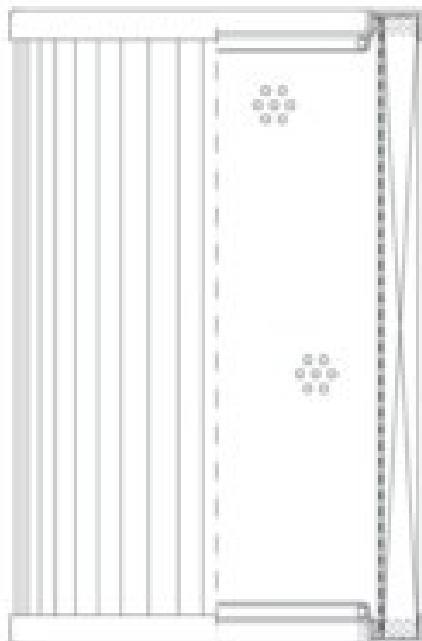

Buy Big, Save Big! - www.bigfilterstore.com - 866-673-0345

Technical Data for Big Filter #: BFS-93FBC

[Click to view stock, pricing and volume discount information](#)

Filter Type Details

Part Type: Hydraulic
Filter Type: Return Line
Media: Wire Mesh
Seal Material: Viton
Fluid Type: HH / HL / HM / HV
Flow Direction: Outside-In

Dimensions (Inches)

Height: 25.55
O.D. Top: 5.98 **O.D. Bottom:** 5.98
I.D. Top: 4.13 **I.D. Bottom:** 4.13
Weight (lbs): 8

Rating

Micron 1: 40 **Beta Ratio 1:**
Micron 2: **Beta Ratio 2:**
Flow Rate (GPM): **Capacity (gr):**
Collapse Pressure (psi): 145 **Burst Pressure (psi)**
Filter area (sq in): 2309

Misc. Information

Thread Type:
Thread Size (in):
By-pass: No
Handle: No
Wrap: No

Contact Information

Big Filter Inc.
162 Kerr Dr.
Sault Ste. Marie, ON
P6A 5H9
Canada

Big Filter Inc.
605 Ridge St, #144
Sault Ste. Marie, MI
49783
USA