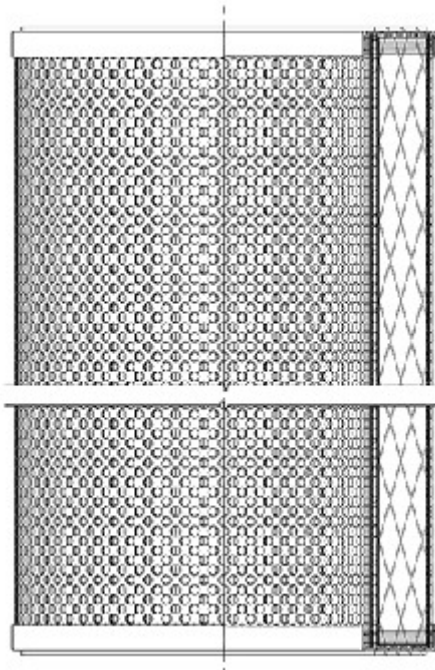

Buy Big, Save Big! - www.bigfilterstore.com - 866-673-0345

Technical Data for Big Filter #: BFS-93FC9

[Click to view stock, pricing and volume discount information](#)

Filter Type Details

Part Type: Hydraulic
Filter Type: Return Line
Media: Glass
Seal Material: Buna
Fluid Type: HH / HL / HM / HV
Flow Direction: Outside-In

Dimensions (Inches)

Height: 9.04
O.D. Top: 5.12 **O.D. Bottom:** 5.12
I.D. Top: 3.35 **I.D. Bottom:** 3.35
Weight (lbs): 2.125

Rating

Micron 1: 10 **Beta Ratio 1:** 200/9.9
Micron 2: **Beta Ratio 2:** 1000/12.4
Flow Rate (GPM): **Capacity (gr):**
Collapse Pressure (psi): 145 **Burst Pressure (psi)**
Filter area (sq in):

Misc. Information

Thread Type:
Thread Size (in):
By-pass: No
Handle: No
Wrap: Yes

Contact Information

Big Filter Inc.
162 Kerr Dr.
Sault Ste. Marie, ON
P6A 5H9
Canada

Big Filter Inc.
605 Ridge St, #144
Sault Ste. Marie, MI
49783
USA