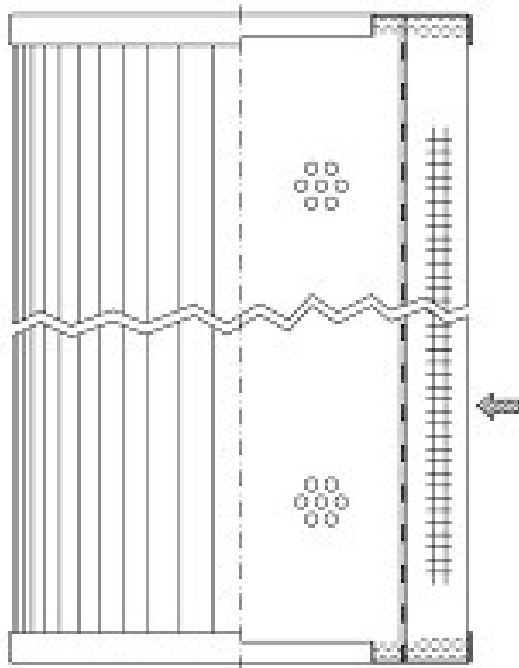

Buy Big, Save Big! - www.bigfilterstore.com - 866-673-0345

Technical Data for Big Filter #: BFS-96517

[Click to view stock, pricing and volume discount information](#)

Filter Type Details

Part Type: Hydraulic
Filter Type: Return Line
Media: Glass
Seal Material:
Fluid Type: HH / HL / HM / HV
Flow Direction: Outside-In

Dimensions (Inches)

Height: 6.42
O.D. Top: 5.91 **O.D. Bottom:** 5.91
I.D. Top: 3.5 **I.D. Bottom:** 3.5
Weight (lbs): 2.745

Rating

Micron 1: 10 **Beta Ratio 1:** 200/9.9
Micron 2: **Beta Ratio 2:** 1000/12.4
Flow Rate (GPM): **Capacity (gr):**
Collapse Pressure (psi): 100 **Burst Pressure (psi)**
Filter area (sq in):

Misc. Information

Thread Type:
Thread Size (in):
By-pass: No
Handle: No
Wrap: No

Contact Information

Big Filter Inc.
 162 Kerr Dr.
 Sault Ste. Marie, ON
 P6A 5H9
 Canada

Big Filter Inc.
 605 Ridge St, #144
 Sault Ste. Marie, MI
 49783
 USA