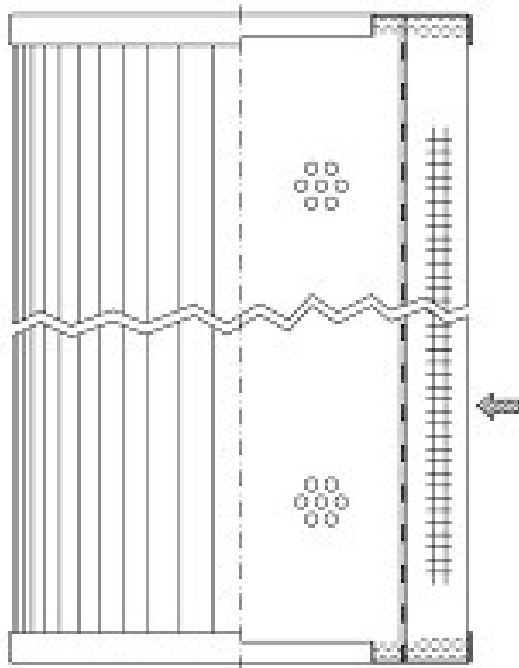

Contact Information

Big Filter Inc.
162 Kerr Dr.
Sault Ste. Marie, ON
P6A 5H9
Canada

Big Filter Inc.
605 Ridge St, #144
Sault Ste. Marie, MI
49783
USA

Toll Free: 866-673-0345
Direct: 705-255-2493

info@bigfilterstore.com
<https://www.bigfilterstore.com>