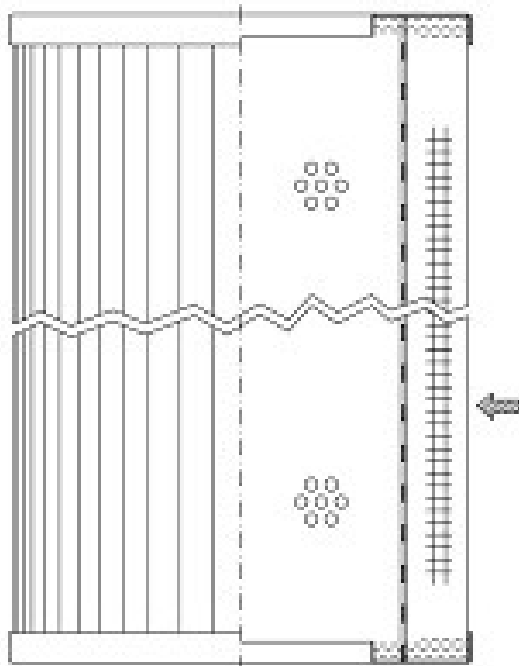

Buy Big, Save Big! - www.bigfilterstore.com - 866-673-0345

Technical Data for Big Filter #: BFS-9651F

[Click to view stock, pricing and volume discount information](#)

Filter Type Details

Part Type: Hydraulic
Filter Type: Return Line
Media: Glass
Seal Material:
Fluid Type: HH / HL / HM / HV
Flow Direction: Outside-In

Dimensions (Inches)

Height: 6.42
O.D. Top: 5.91 **O.D. Bottom:** 5.91
I.D. Top: 3.5 **I.D. Bottom:** 3.5
Weight (lbs): 2.745

Rating

Micron 1: 5 **Beta Ratio 1:** 200/5.4
Micron 2: **Beta Ratio 2:** 1000/7.7
Flow Rate (GPM): **Capacity (gr):**
Collapse Pressure (psi):100 **Burst Pressure (psi)**
Filter area (sq in):

Misc. Information

Thread Type:
Thread Size (in):
By-pass: No
Handle: No
Wrap: No

Contact Information

Big Filter Inc.
 162 Kerr Dr.
 Sault Ste. Marie, ON
 P6A 5H9
 Canada

Big Filter Inc.
 605 Ridge St, #144
 Sault Ste. Marie, MI
 49783
 USA