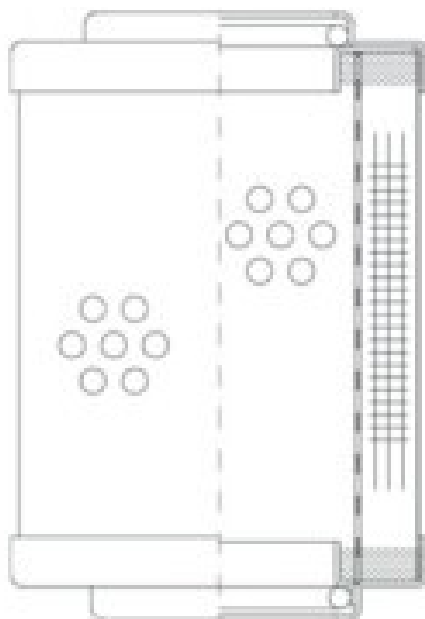

Contact Information

Big Filter Inc.
162 Kerr Dr.
Sault Ste. Marie, ON
P6A 5H9
Canada

Big Filter Inc.
605 Ridge St, #144
Sault Ste. Marie, MI
49783
USA

Toll Free: 866-673-0345
Direct: 705-255-2493

info@bigfilterstore.com
<https://www.bigfilterstore.com>