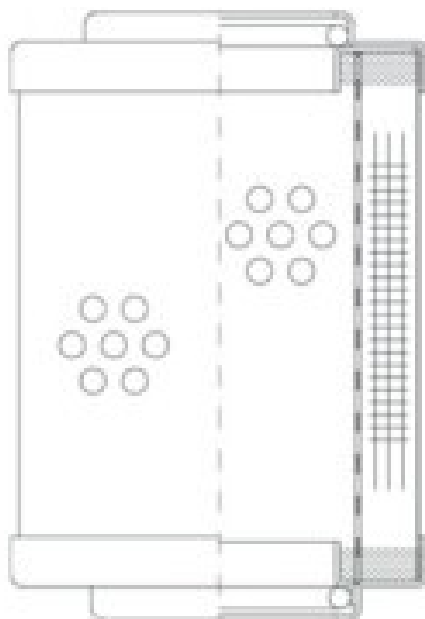

Buy Big, Save Big! - www.bigfilterstore.com - 866-673-0345

Technical Data for Big Filter #: BFS-965CE

[Click to view stock, pricing and volume discount information](#)

Filter Type Details

Part Type: Hydraulic
Filter Type: Return Line
Media: Cellulose
Seal Material: Viton
Fluid Type: HH / HL / HM / HV
Flow Direction: Outside-in

Dimensions (Inches)

Height: 9.69
O.D. Top: 2.87 **O.D. Bottom:** 2.87
I.D. Top: 1.08 **I.D. Bottom:** 1.08
Weight (lbs): 1.095

Rating

Micron 1: 3 **Beta Ratio 1:** 2/3
Micron 2: **Beta Ratio 2:**
Flow Rate (GPM): **Capacity (gr):**
Collapse Pressure (psi):145 **Burst Pressure (psi)**
Filter area (sq in):

Misc. Information

Thread Type:
Thread Size (in):
By-pass: No
Handle: No
Wrap: Yes

Contact Information

Big Filter Inc.
162 Kerr Dr.
Sault Ste. Marie, ON
P6A 5H9
Canada

Big Filter Inc.
605 Ridge St, #144
Sault Ste. Marie, MI
49783
USA