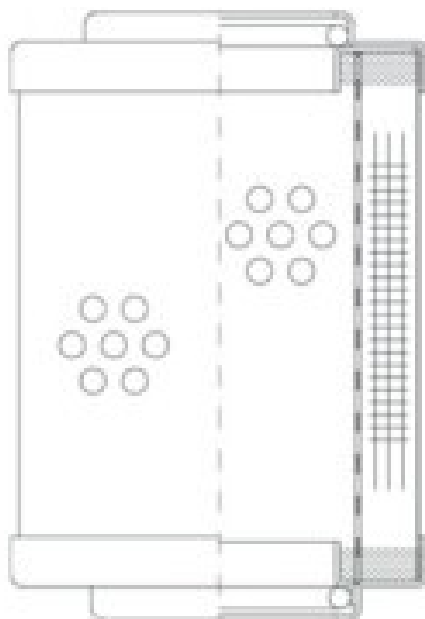

Buy Big, Save Big! - www.bigfilterstore.com - 866-673-0345

Technical Data for Big Filter #: BFS-965D0

[Click to view stock, pricing and volume discount information](#)

Filter Type Details

Part Type: Hydraulic
Filter Type: Return Line
Media: Cellulose
Seal Material: Viton
Fluid Type: HH / HL / HM / HV
Flow Direction: Outside-In

Dimensions (Inches)

Height: 9.69
O.D. Top: 2.87 **O.D. Bottom:** 2.87
I.D. Top: 1.08 **I.D. Bottom:** 1.08
Weight (lbs): 1.095

Rating

Micron 1: 5 **Beta Ratio 1:** 2/5
Micron 2: **Beta Ratio 2:**
Flow Rate (GPM): **Capacity (gr):**
Collapse Pressure (psi): 145 **Burst Pressure (psi)**
Filter area (sq in):

Misc. Information

Thread Type:
Thread Size (in):
By-pass: No
Handle: No
Wrap: Yes

Contact Information

Big Filter Inc.
162 Kerr Dr.
Sault Ste. Marie, ON
P6A 5H9
Canada

Big Filter Inc.
605 Ridge St, #144
Sault Ste. Marie, MI
49783
USA