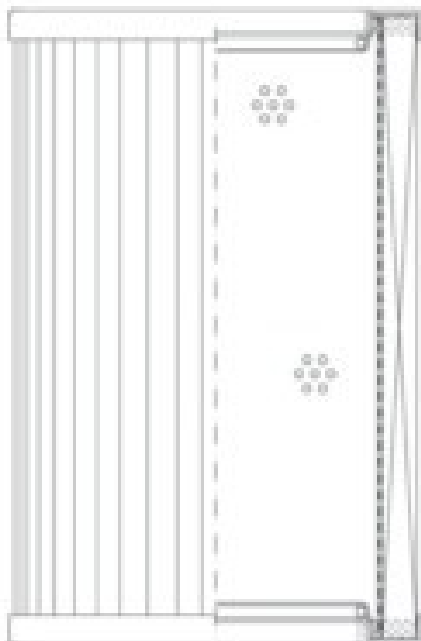

Contact Information

Big Filter Inc.
162 Kerr Dr.
Sault Ste. Marie, ON
P6A 5H9
Canada

Big Filter Inc.
605 Ridge St, #144
Sault Ste. Marie, MI
49783
USA

Toll Free: 866-673-0345
Direct: 705-255-2493

info@bigfilterstore.com
<https://www.bigfilterstore.com>