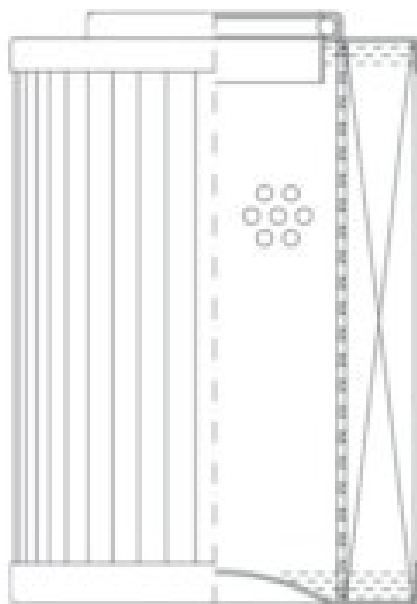

Buy Big, Save Big! - www.bigfilterstore.com - 866-673-0345

Technical Data for Big Filter #: BFS-9676B

[Click to view stock, pricing and volume discount information](#)

Filter Type Details

Part Type: Hydraulic
Filter Type: Pressure Line
Media: Cellulose
Seal Material: Viton
Fluid Type: HH / HL / HM / HV
Flow Direction: Outside-In

Dimensions (Inches)

Height: 8.74
O.D. Top: 1.77 **O.D. Bottom:** 1.77
I.D. Top: 1.03 **I.D. Bottom:**
Weight (lbs): 2.9102

Rating

Micron 1: 25 **Beta Ratio 1:** 2/25
Micron 2: **Beta Ratio 2:**
Flow Rate (GPM): **Capacity (gr):**
Collapse Pressure (psi):305 **Burst Pressure (psi)**
Filter area (sq in):

Misc. Information

Thread Type:
Thread Size (in):
By-pass: No
Handle: No
Wrap: No

Contact Information

Big Filter Inc.
162 Kerr Dr.
Sault Ste. Marie, ON
P6A 5H9
Canada

Big Filter Inc.
605 Ridge St, #144
Sault Ste. Marie, MI
49783
USA