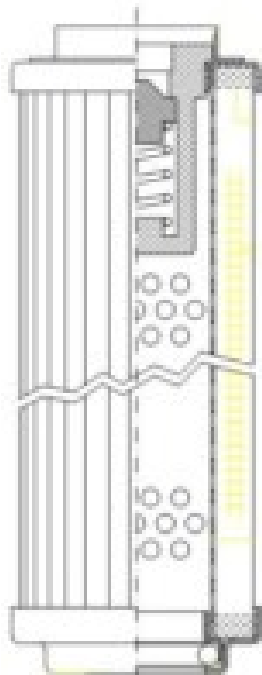

Contact Information

Big Filter Inc.
162 Kerr Dr.
Sault Ste. Marie, ON
P6A 5H9
Canada

Big Filter Inc.
605 Ridge St, #144
Sault Ste. Marie, MI
49783
USA

Toll Free: 866-673-0345
Direct: 705-255-2493

info@bigfilterstore.com
<https://www.bigfilterstore.com>