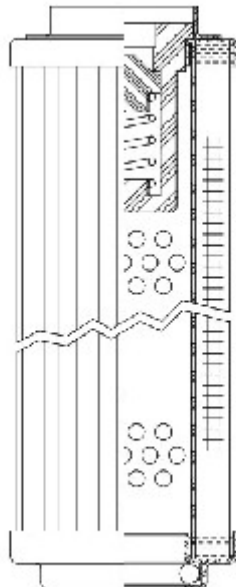

Contact Information

Big Filter Inc.
162 Kerr Dr.
Sault Ste. Marie, ON
P6A 5H9
Canada

Big Filter Inc.
605 Ridge St, #144
Sault Ste. Marie, MI
49783
USA

Toll Free: 866-673-0345
Direct: 705-255-2493

info@bigfilterstore.com
<https://www.bigfilterstore.com>