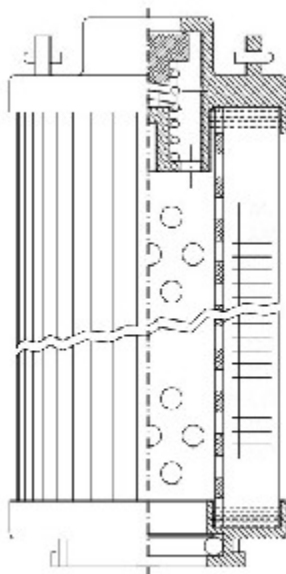

Buy Big, Save Big! - www.bigfilterstore.com - 866-673-0345

Technical Data for Big Filter #: BFS-96930

[Click to view stock, pricing and volume discount information](#)

Filter Type Details

Part Type: Hydraulic
Filter Type: Return Line
Media: Polyester
Seal Material: Viton
Fluid Type: HH / HL / HM / HV
Flow Direction: Outside-In

Dimensions (Inches)

Height: 4.05
O.D. Top: 2.03 **O.D. Bottom:** 2.03
I.D. Top: **I.D. Bottom:** 0.88
Weight (lbs): 0.378

Rating

Micron 1: 10 **Beta Ratio 1:** 2/10
Micron 2: **Beta Ratio 2:**
Flow Rate (GPM): **Capacity (gr):**
Collapse Pressure (psi): 435 **Burst Pressure (psi)**
Filter area (sq in):

Misc. Information

Thread Type:
Thread Size (in):
By-pass: Yes
Handle: Yes
Wrap: No

Contact Information

Big Filter Inc.
 162 Kerr Dr.
 Sault Ste. Marie, ON
 P6A 5H9
 Canada

Big Filter Inc.
 605 Ridge St, #144
 Sault Ste. Marie, MI
 49783
 USA