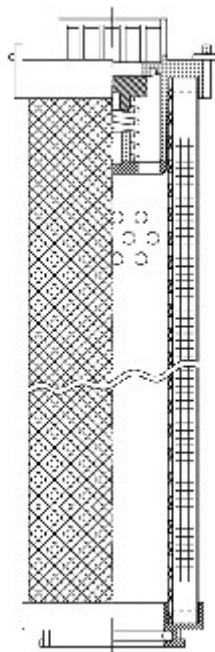

Buy Big, Save Big! - www.bigfilterstore.com - 866-673-0345

Technical Data for Big Filter #: BFS-9693B

[Click to view stock, pricing and volume discount information](#)

Filter Type Details

Part Type: Hydraulic
Filter Type: Return Line
Media: Polyester
Seal Material: Viton
Fluid Type: HH / HL / HM / HV
Flow Direction: Outside-In

Dimensions (Inches)

Height: 9
O.D. Top: 2.36 **O.D. Bottom:** 2.36
I.D. Top: **I.D. Bottom:** 1.35
Weight (lbs): 0.862

Rating

Micron 1: 10 **Beta Ratio 1:** 2/10
Micron 2: **Beta Ratio 2:**
Flow Rate (GPM): **Capacity (gr):**
Collapse Pressure (psi): 435 **Burst Pressure (psi)**
Filter area (sq in):

Misc. Information

Thread Type:
Thread Size (in):
By-pass: Yes
Handle: Yes
Wrap: Yes

Contact Information

Big Filter Inc.
 162 Kerr Dr.
 Sault Ste. Marie, ON
 P6A 5H9
 Canada

Big Filter Inc.
 605 Ridge St, #144
 Sault Ste. Marie, MI
 49783
 USA