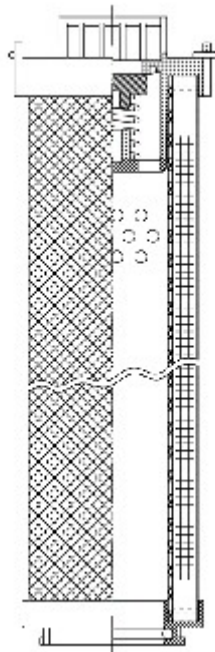

Buy Big, Save Big! - www.bigfilterstore.com - 866-673-0345

Technical Data for Big Filter #: BFS-9693D

[Click to view stock, pricing and volume discount information](#)

Filter Type Details

Part Type: Hydraulic
Filter Type: Return Line
Media: Polyester
Seal Material: Viton
Fluid Type: HH / HL / HM / HV
Flow Direction: Outside-In

Dimensions (Inches)

Height: 9
O.D. Top: 2.36 **O.D. Bottom:** 2.36
I.D. Top: **I.D. Bottom:** 1.35
Weight (lbs): 0.862

Rating

Micron 1: 25
Micron 2:
Flow Rate (GPM):
Collapse Pressure (psi): 435
Filter area (sq in):

Beta Ratio 1: 2/25
Beta Ratio 2:
Capacity (gr):
Burst Pressure (psi)

Misc. Information

Thread Type:
Thread Size (in):
By-pass: Yes
Handle: Yes
Wrap: Yes

Contact Information

Big Filter Inc.
162 Kerr Dr.
Sault Ste. Marie, ON
P6A 5H9
Canada