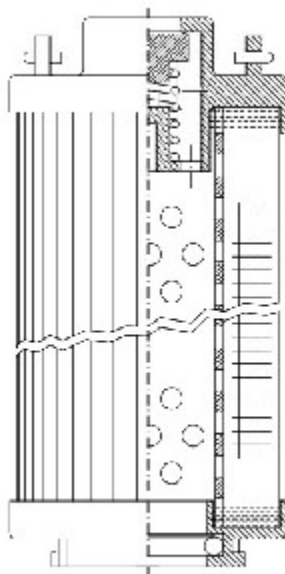

Buy Big, Save Big! - www.bigfilterstore.com - 866-673-0345

Technical Data for Big Filter #: BFS-9693E

[Click to view stock, pricing and volume discount information](#)

Filter Type Details

Part Type: Hydraulic
Filter Type: Return Line
Media: Polyester
Seal Material: Viton
Fluid Type: HH / HL / HM / HV
Flow Direction: Outside-In

Dimensions (Inches)

Height: 7.99
O.D. Top: 2.9 **O.D. Bottom:** 2.9
I.D. Top: **I.D. Bottom:** 1.35
Weight (lbs): 1.162

Rating

Micron 1: 10 **Beta Ratio 1:** 2/10
Micron 2: **Beta Ratio 2:**
Flow Rate (GPM): **Capacity (gr):**
Collapse Pressure (psi): 435 **Burst Pressure (psi)**
Filter area (sq in):

Misc. Information

Thread Type:
Thread Size (in):
By-pass: Yes
Handle: Yes
Wrap: No

Contact Information

Big Filter Inc.
162 Kerr Dr.
Sault Ste. Marie, ON
P6A 5H9
Canada

Big Filter Inc.
605 Ridge St, #144
Sault Ste. Marie, MI
49783
USA