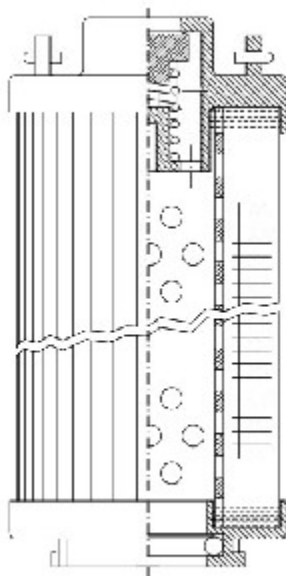

Contact Information

Big Filter Inc.
162 Kerr Dr.
Sault Ste. Marie, ON
P6A 5H9
Canada

Big Filter Inc.
605 Ridge St, #144
Sault Ste. Marie, MI
49783
USA

Toll Free: 866-673-0345
Direct: 705-255-2493

info@bigfilterstore.com
<https://www.bigfilterstore.com>