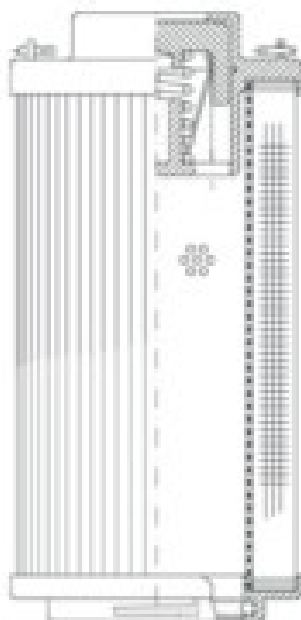

Buy Big, Save Big! - www.bigfilterstore.com - 866-673-0345

Technical Data for Big Filter #: BFS-96944

[Click to view stock, pricing and volume discount information](#)

Filter Type Details

Part Type: Hydraulic
Filter Type: Return Line
Media: Polyester
Seal Material: Viton
Fluid Type: HH / HL / HM / HV
Flow Direction: Outside-In

Dimensions (Inches)

Height: 13.11
O.D. Top: 4.49 **O.D. Bottom:** 4.49
I.D. Top: **I.D. Bottom:** 2.7
Weight (lbs): 3.696

Rating

Micron 1: 10 **Beta Ratio 1:** 2/10
Micron 2: **Beta Ratio 2:**
Flow Rate (GPM): **Capacity (gr):**
Collapse Pressure (psi): 435 **Burst Pressure (psi)**
Filter area (sq in):

Misc. Information

Thread Type:
Thread Size (in):
By-pass: Yes
Handle: Yes
Wrap: No

Contact Information

Big Filter Inc.
162 Kerr Dr.
Sault Ste. Marie, ON
P6A 5H9
Canada

Big Filter Inc.
605 Ridge St, #144
Sault Ste. Marie, MI
49783
USA